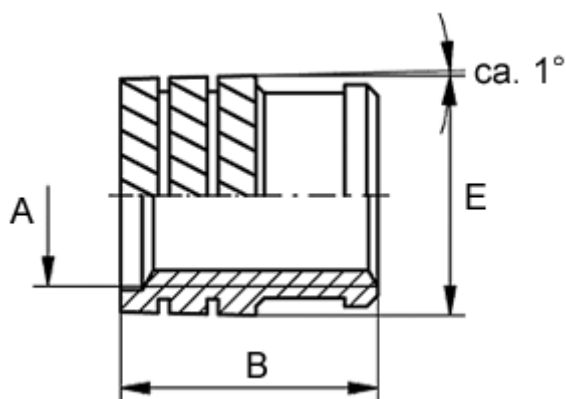

# Data Sheet

Article number: 12850000030800  
Description: KLEE-coil 850 000 030.800  
M3 Brass

## Measures

---

Female thread A	= M3
Length B	= 5.3
Min distance to edge	= 2.0
Outer diameter E	= 4.20
Recommended bore diameter	= 3.8
Type	= 850 000 030.800